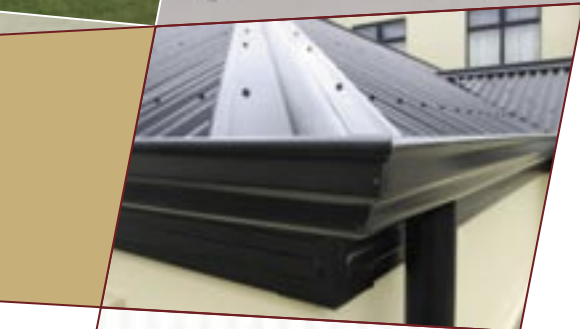

Roofing Accessories

Complete the package with an impressive range of Stratco Roofing accessories designed to compliment your roof and home. Add the finishing touch with Stratco Ridge Capping, Valley Gutter, and Flashings. Provide ventilation with a turbine ventilator and Stratco Louvred Vents; the natural way to extract heat from your home.

A wide range of guttering, downpipe and steel fascia profiles are available in styles to suit both modern and traditional homes. Enhance your home by mixing and matching the colour of your roof and accessories to either blend together or create a bold and dramatic contrast. Special customised rainheads and metal fixtures can also be manufactured.

Curved Creations

Corrugated steel can be brought to life with new forms created through bullnosing or curving. Bullnosing involves a straight length of sheet metal with a curved end and is commonly found on traditional homes. Curving involves either a concave or convex curve over the whole sheet. Curving allows you to expand your architectural possibilities. Stratco can roll anything from full half circles, to gentle arcs curved to your exact requirements.

Stratco can provide all the accessories to complete your curved creation from wall channels and flashings, to hip bars and curved box gutters.

Maintenance

Stratco Roofing is produced from the highest quality materials and will provide many years of service if the important recommendations set out in the Stratco 'Selection, Use and Maintenance' brochure are followed.